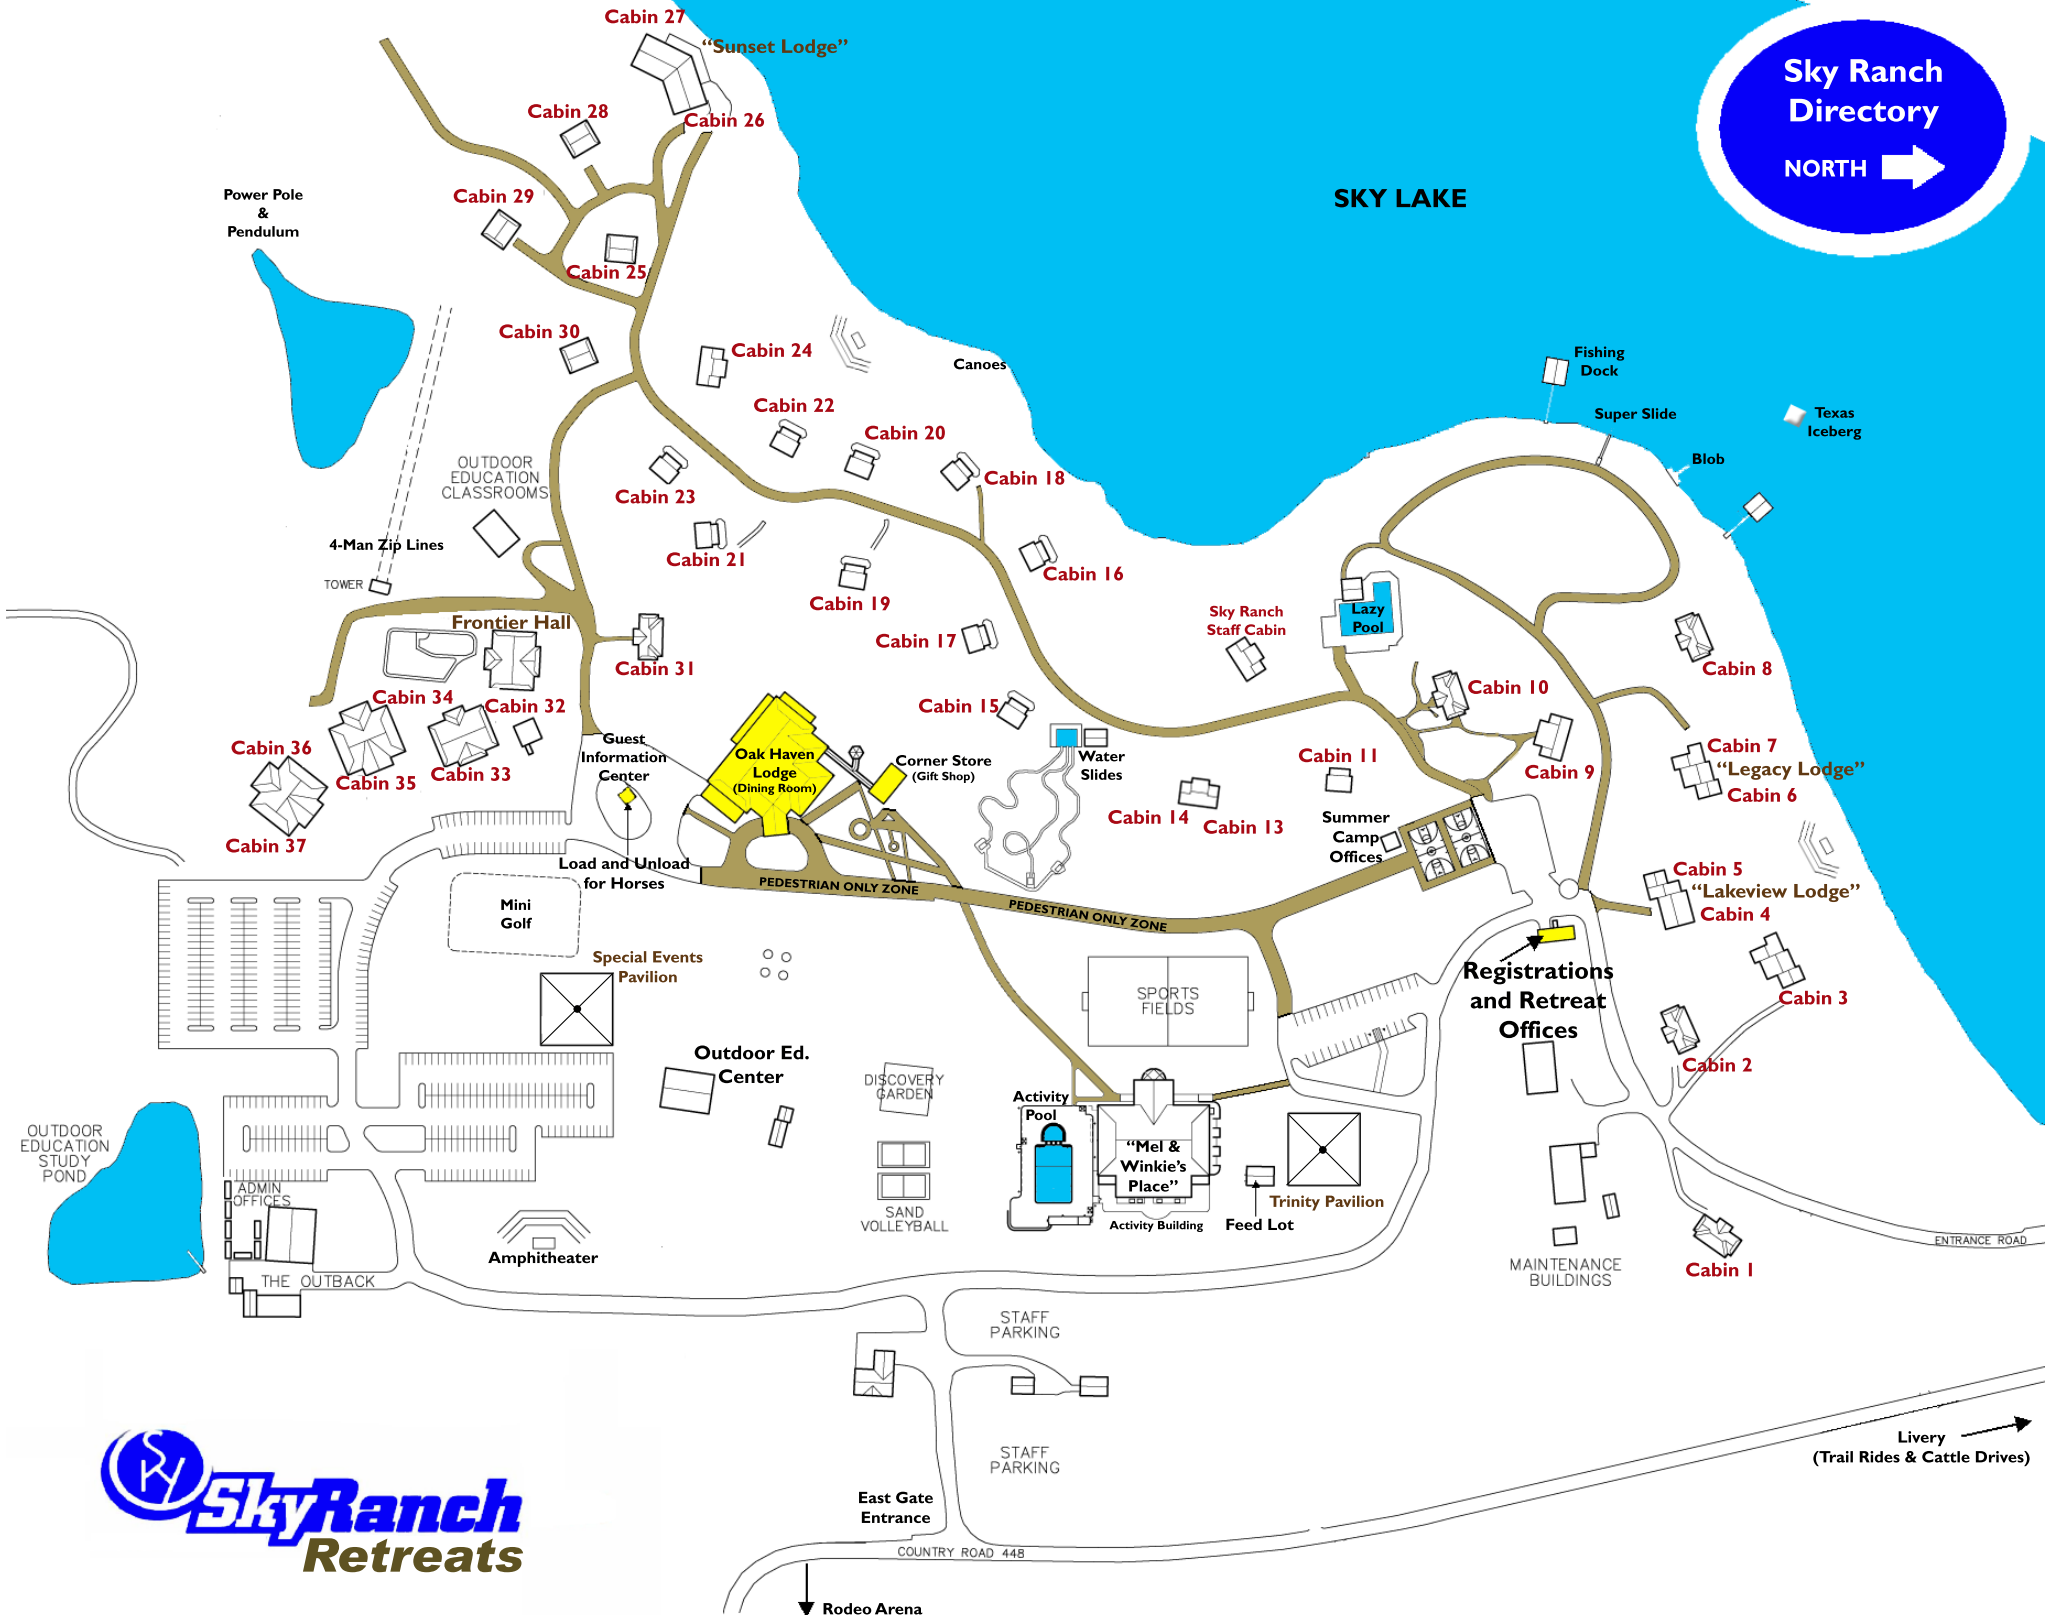

# Sky Ranch Directory

NORTH 

Livery   
(Trail Rides & Cattle Drives)

East Gate Entrance  
COUNTRY ROAD 44B

Rodeo Arena